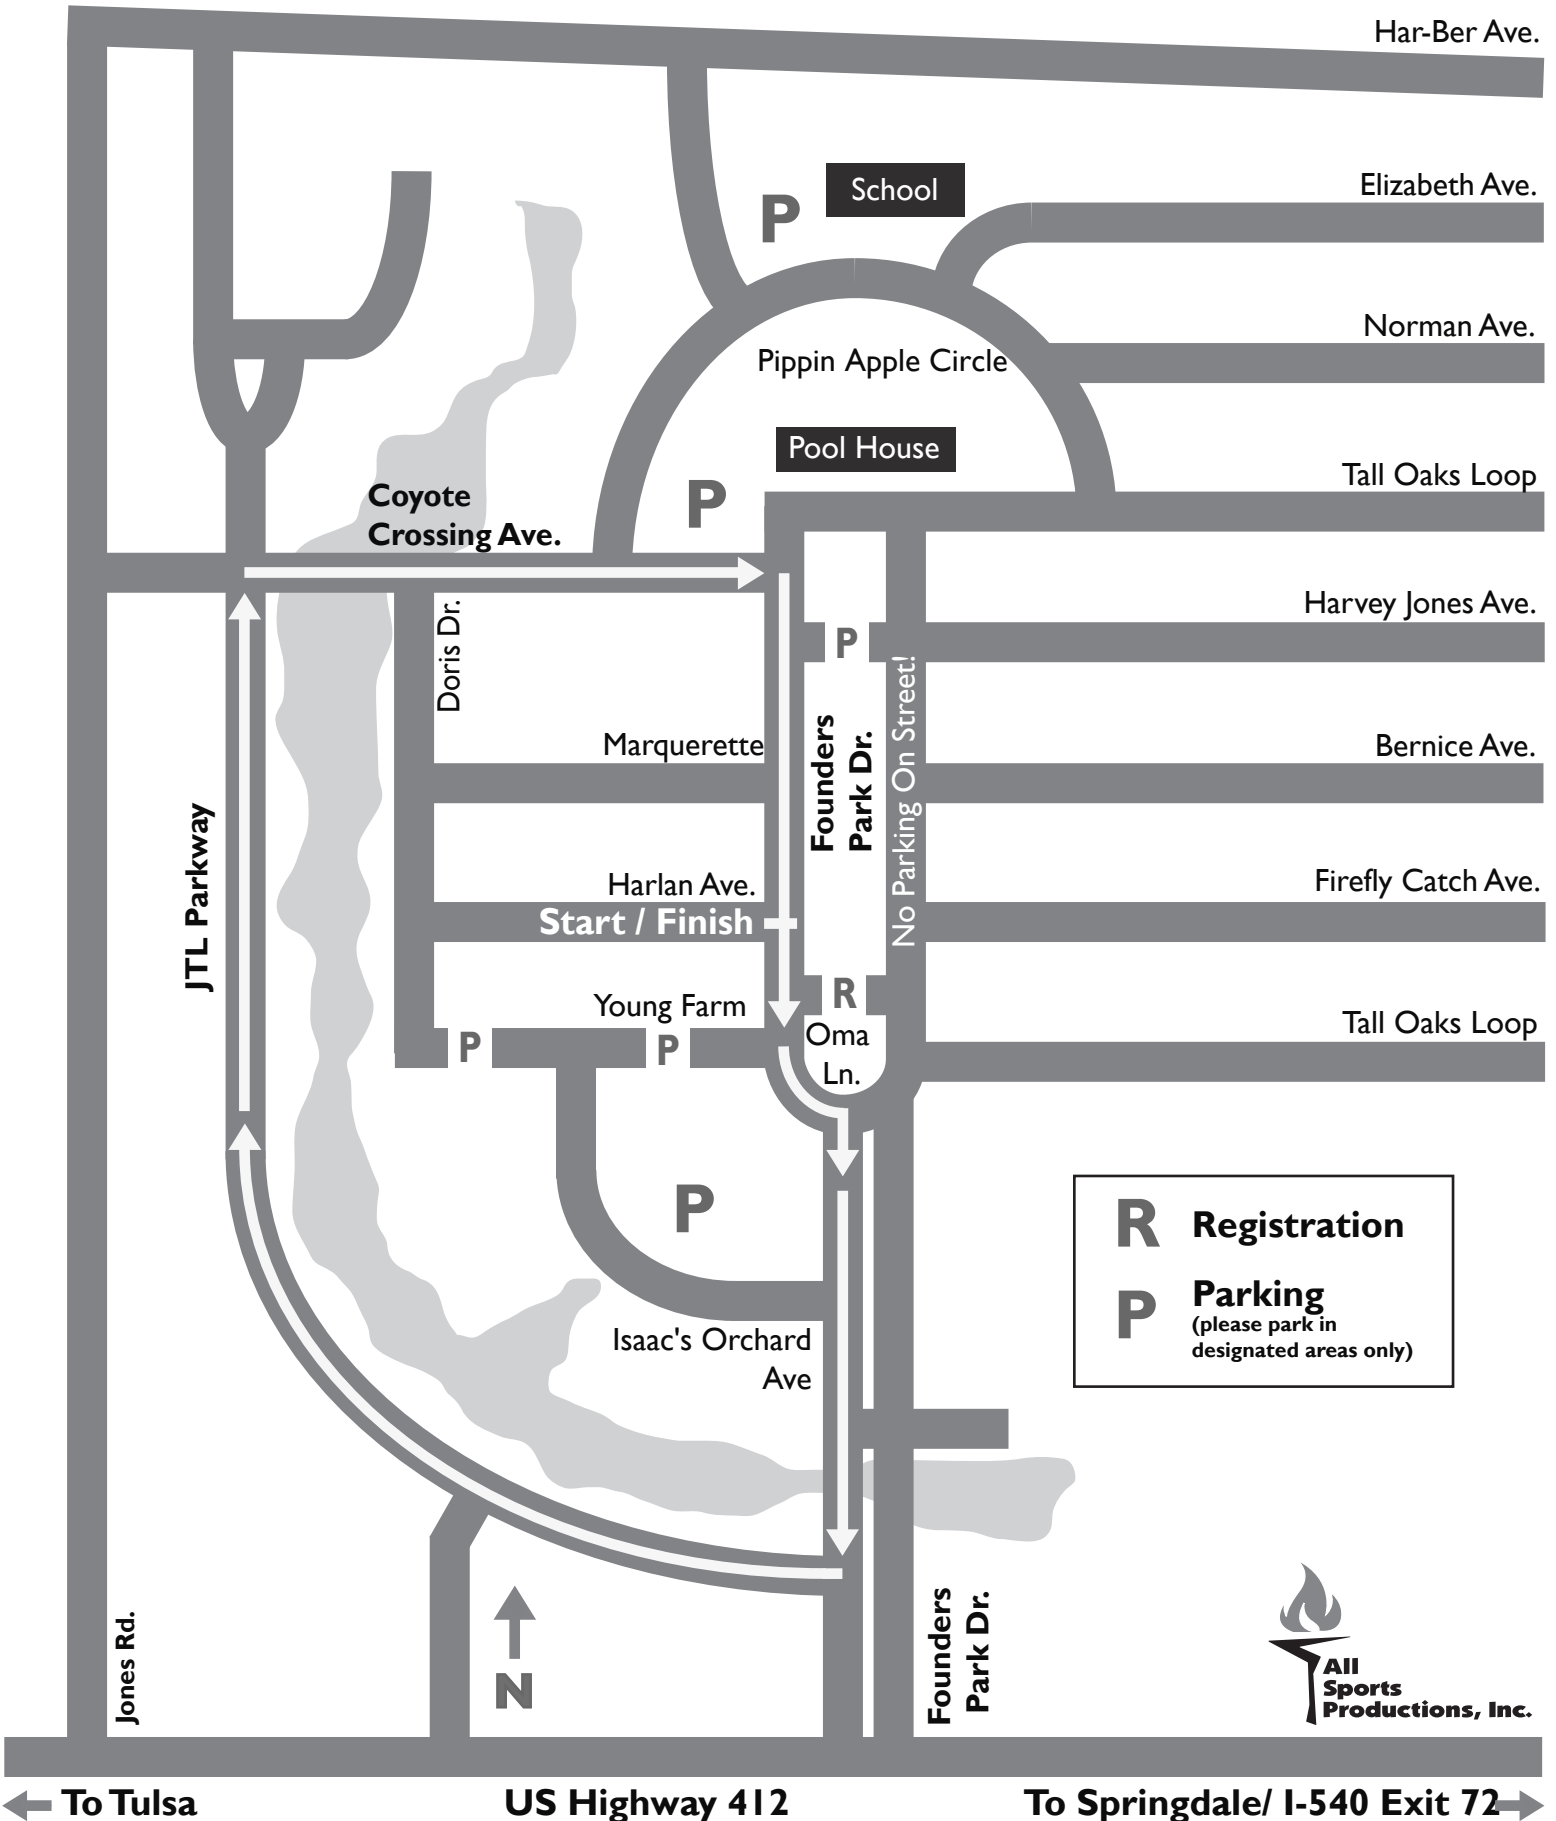

Har-Ber Meadows CRITERIUM

R Registration
P Parking
 (please park in designated areas only)

← To Tulsa

US Highway 412

To Springdale/ I-540 Exit 72 →