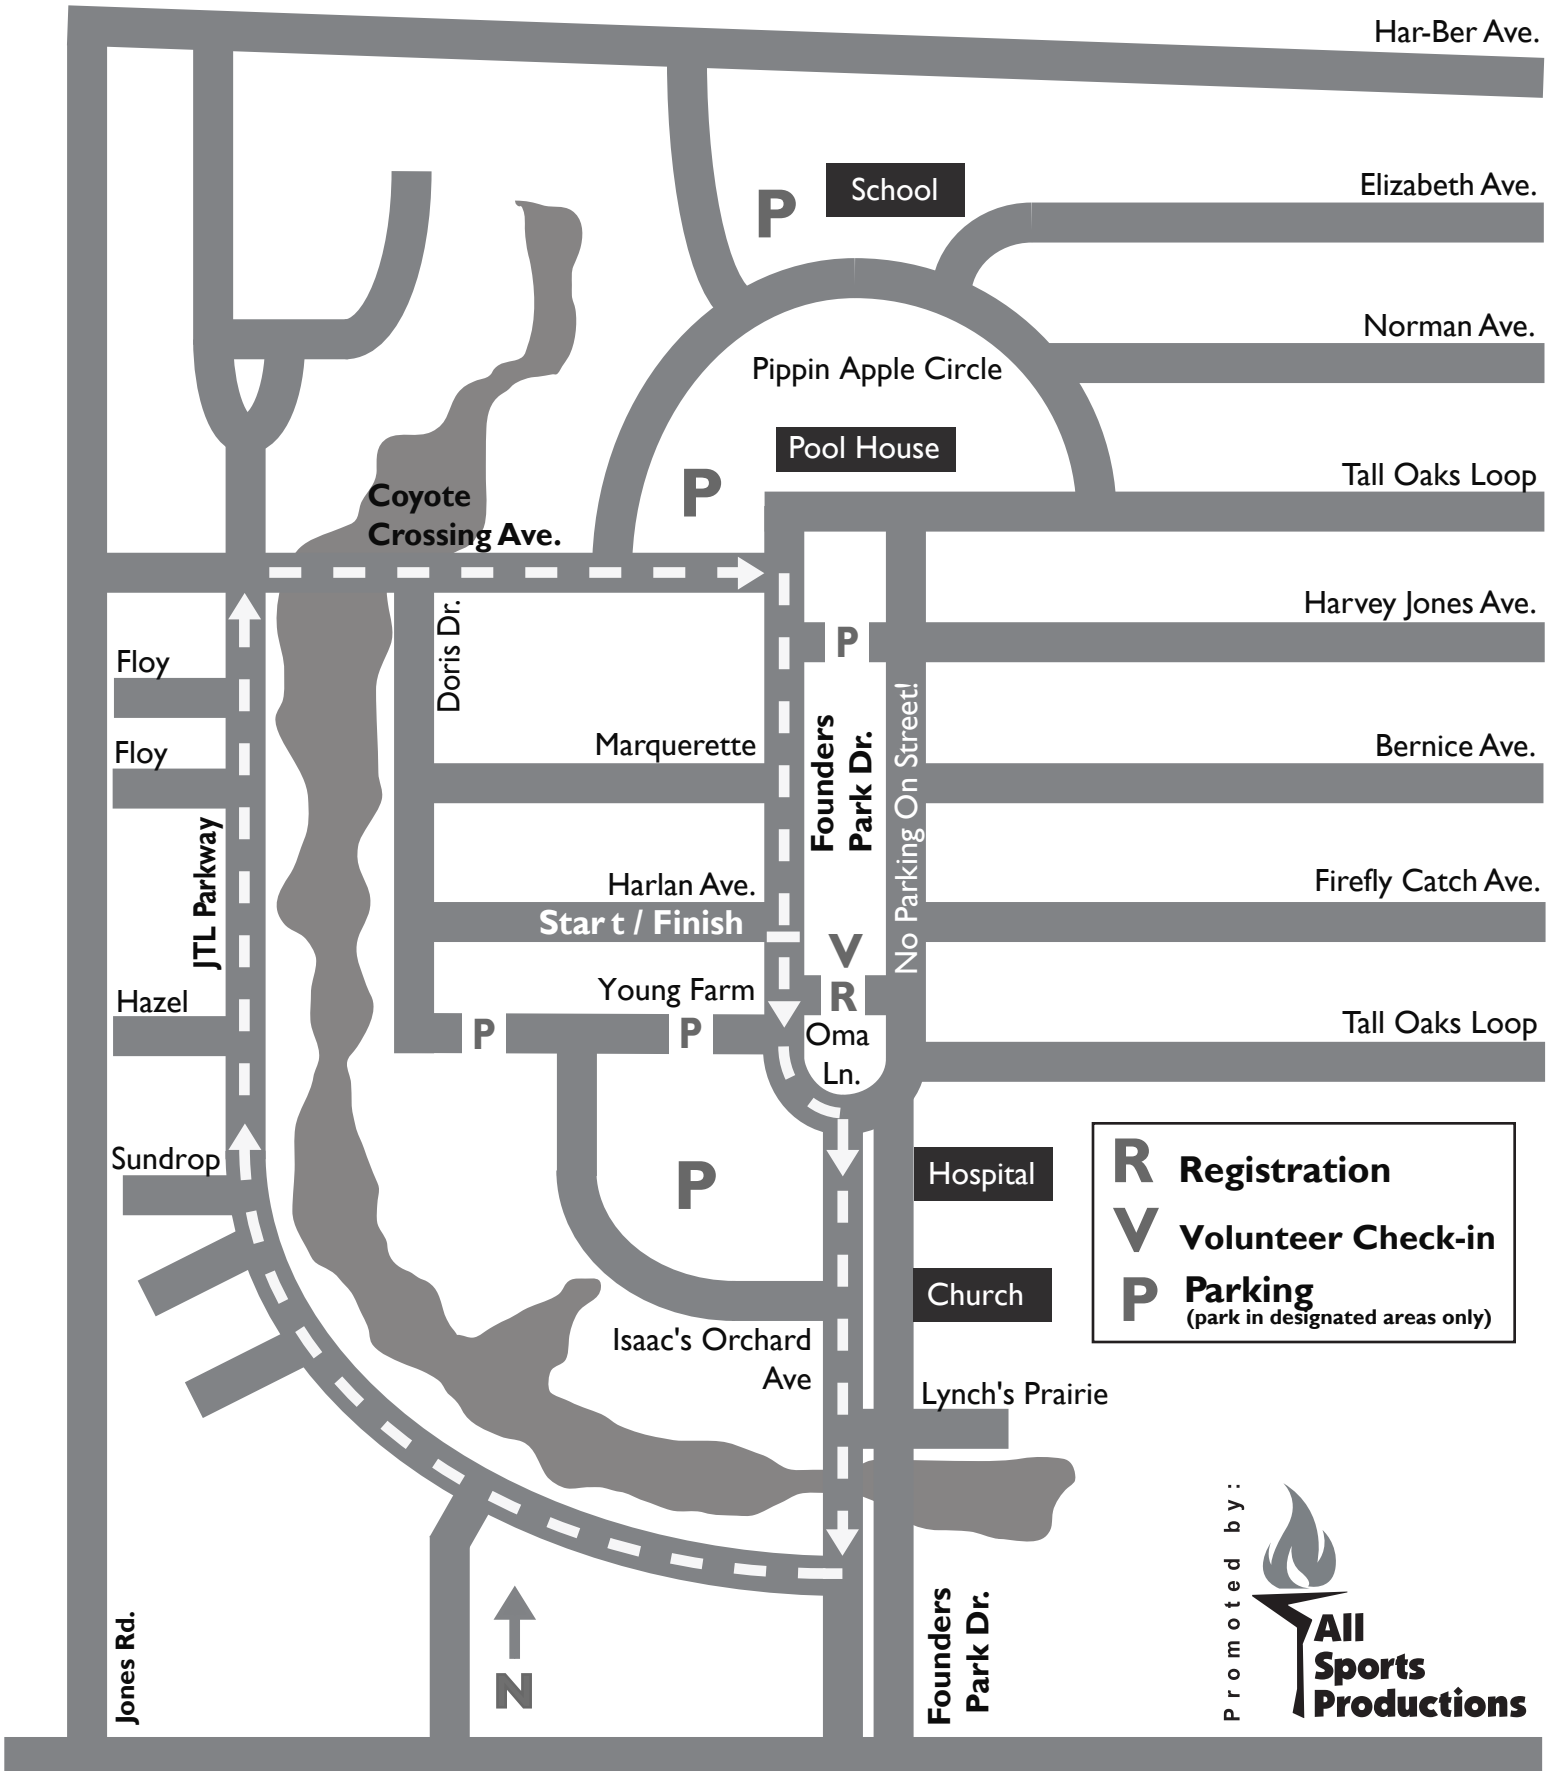

Har-Ber Meadows CRITERIUM

Saturday, September 11, 2010

R	Registration
V	Volunteer Check-in
P	Parking (park in designated areas only)