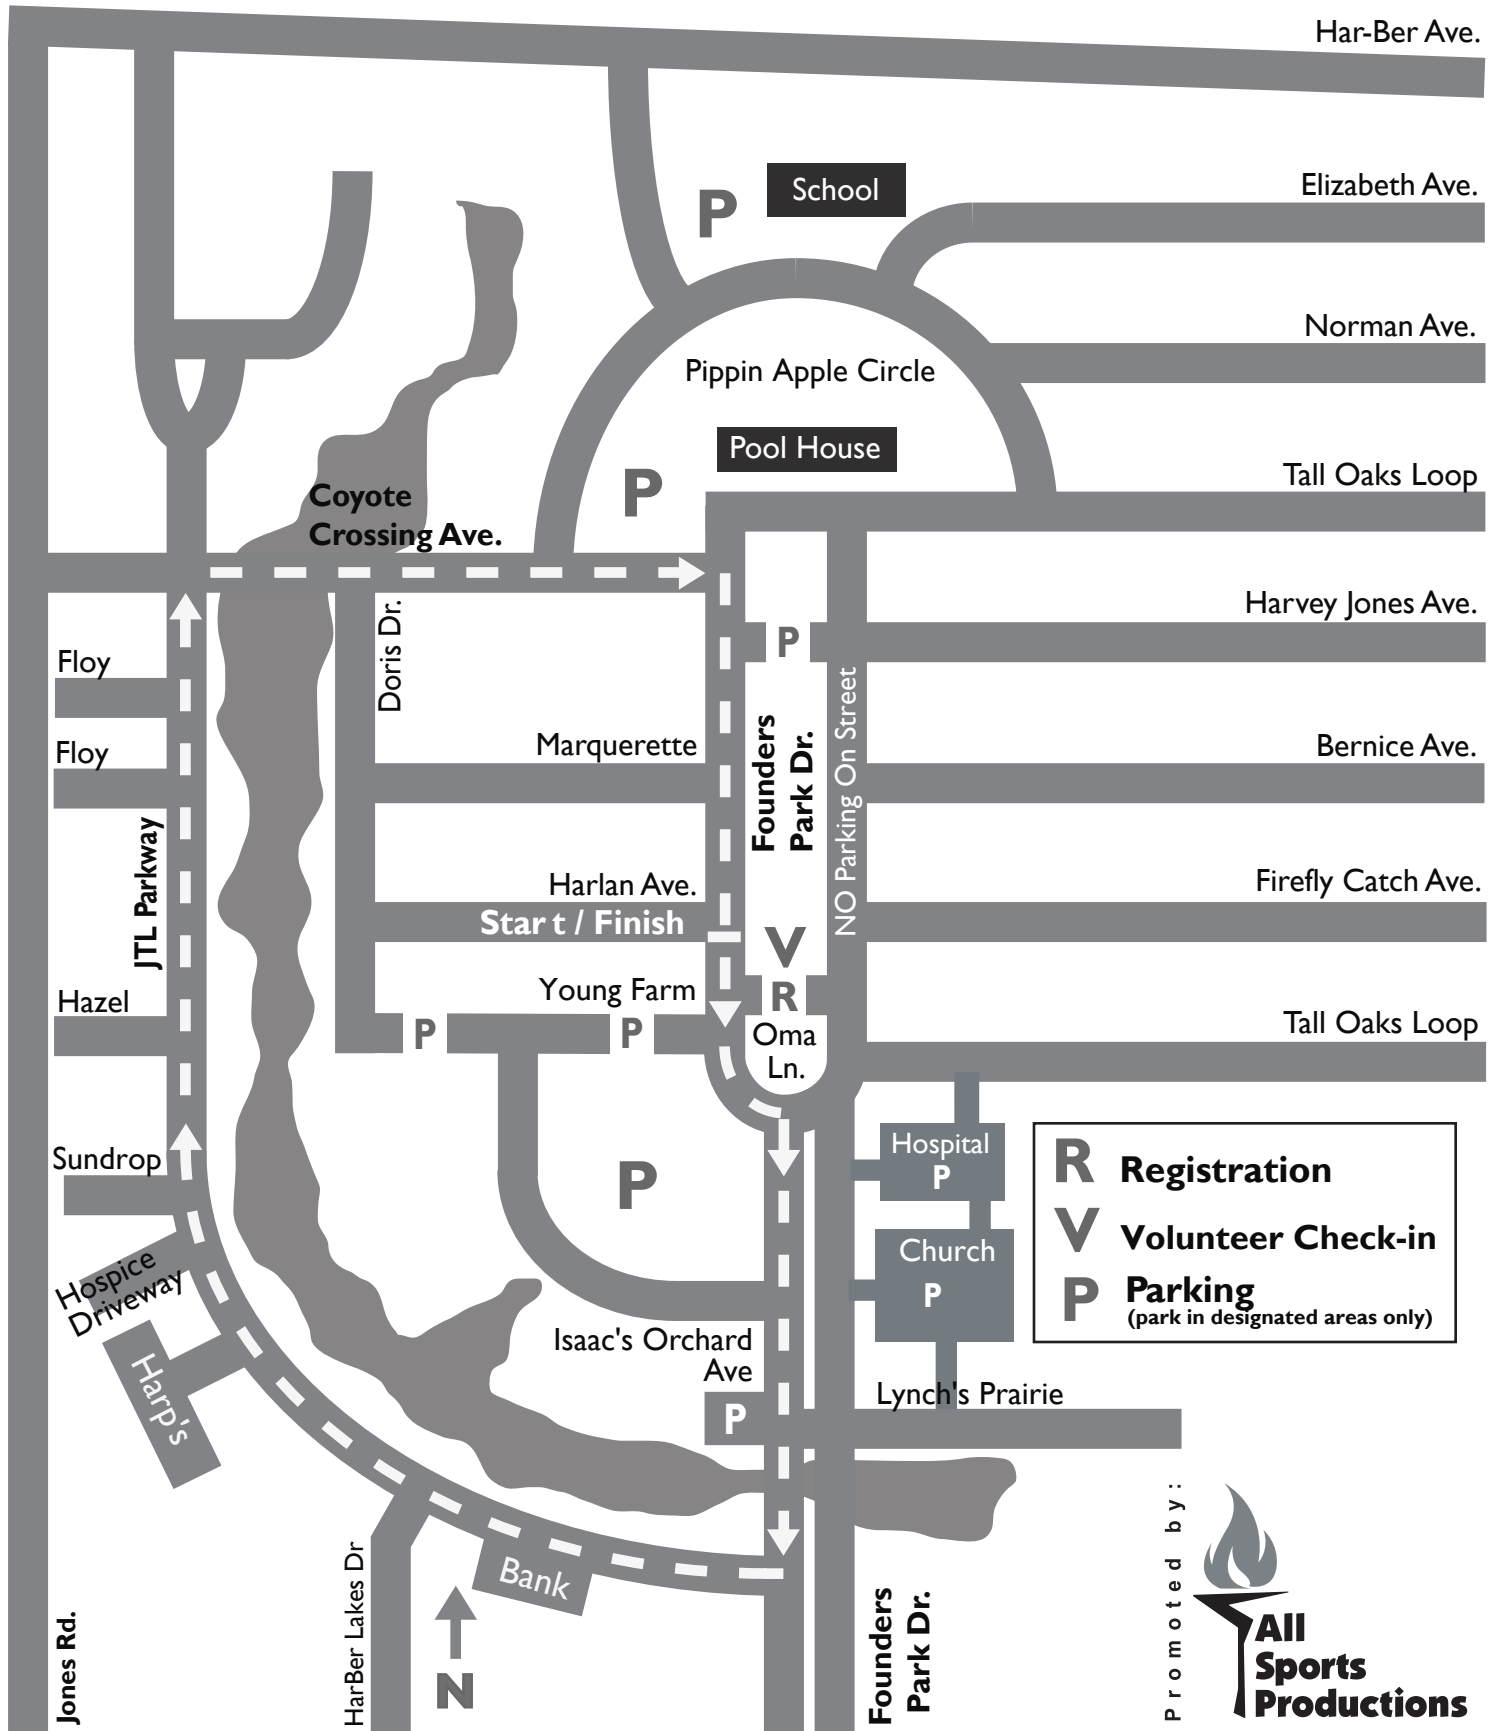

CRITERIUM HAR-BER MEADOWS

Saturday
September 10, 2011

R	Registration
V	Volunteer Check-in
P	Parking (park in designated areas only)